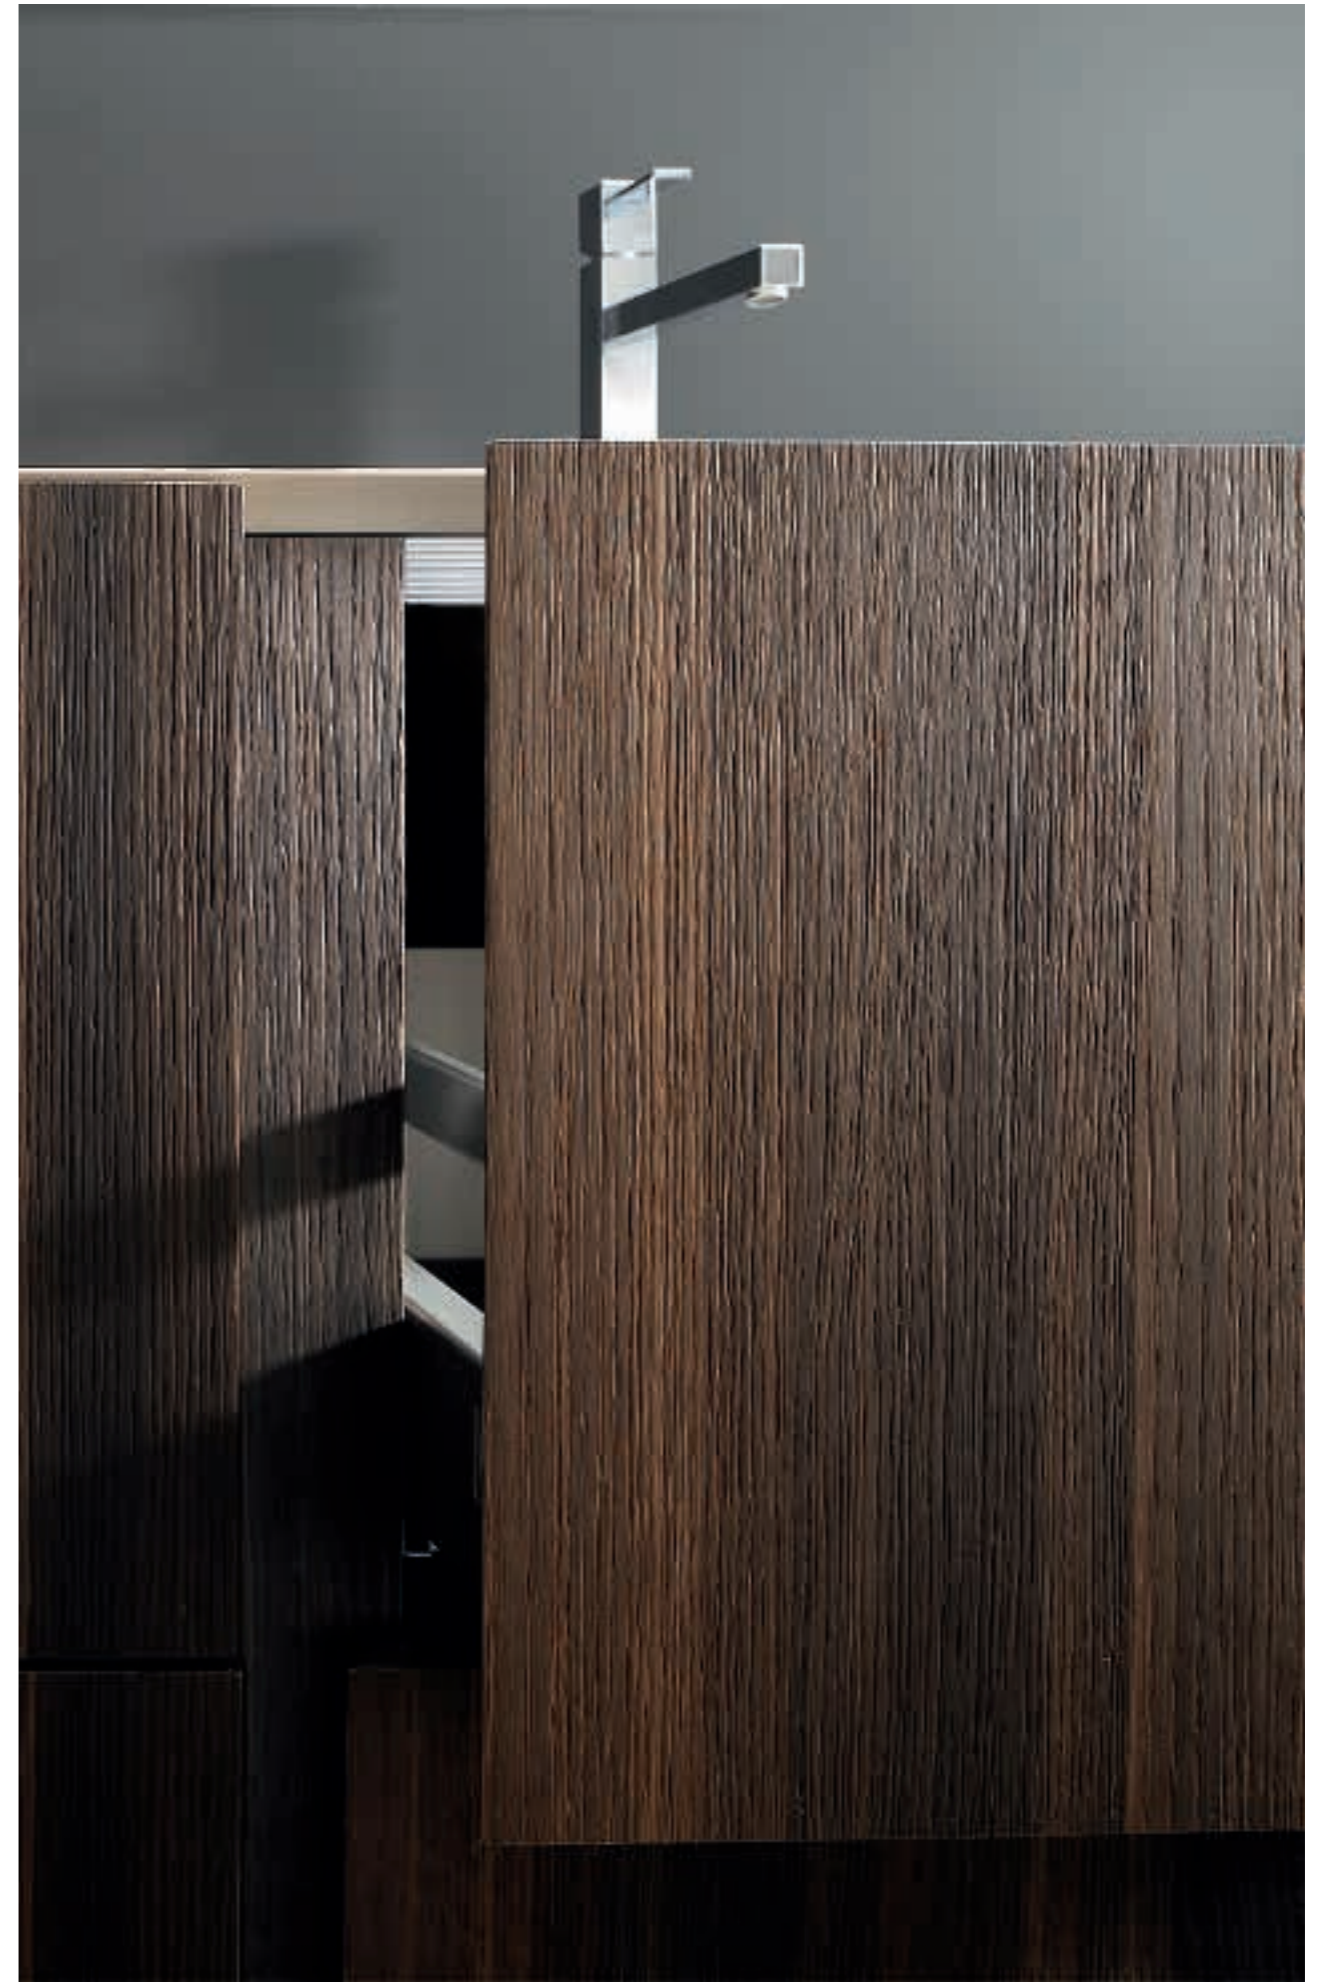

CRONO
COMPOSIZIONE 19 . 01